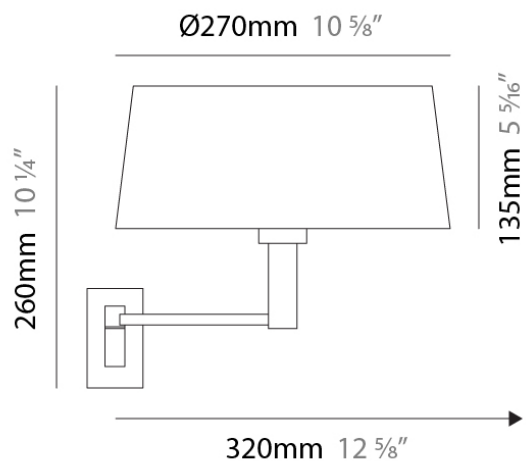

CLASSIC SURFACE

D83047-CHR

GENERAL

Series: Classic

Brand: Panzeri

Division: Design

Mounting Type: Surface

Mounting Location: Wall

Subcategory: Ambient

PHYSICAL

Shape: Abstract

Length (mm): 270

Length (in): 10 ⁵/₈

Height (mm): 260

Height (in): 10 ¹/₄

Extension (mm): 320

Extension (in): 12 ⁵/₈

Light Distribution: Direct / Indirect

Weight (kg): 0.835

Weight (lbs): 1.88

Diffuser: White Fireproof Fabric Shade

Fixture Finish: Chrome

Fixture Material: Metal

ELECTRICAL

Number of Lamps: 1

Lamp Type: LED Retrofit

Lamp Shape: A19

Bulb Included: Bulb Not Included

Total Output Wattage (W): 7

Max. Wattage Per Lamp (W): 7

Lamp Base: E26

Input Voltage (V): 120

LED

OPTICAL

RATINGS AND CERTIFICATIONS

Certified By: CSA Certified to UL and CSA Standards

IP rating: IP20